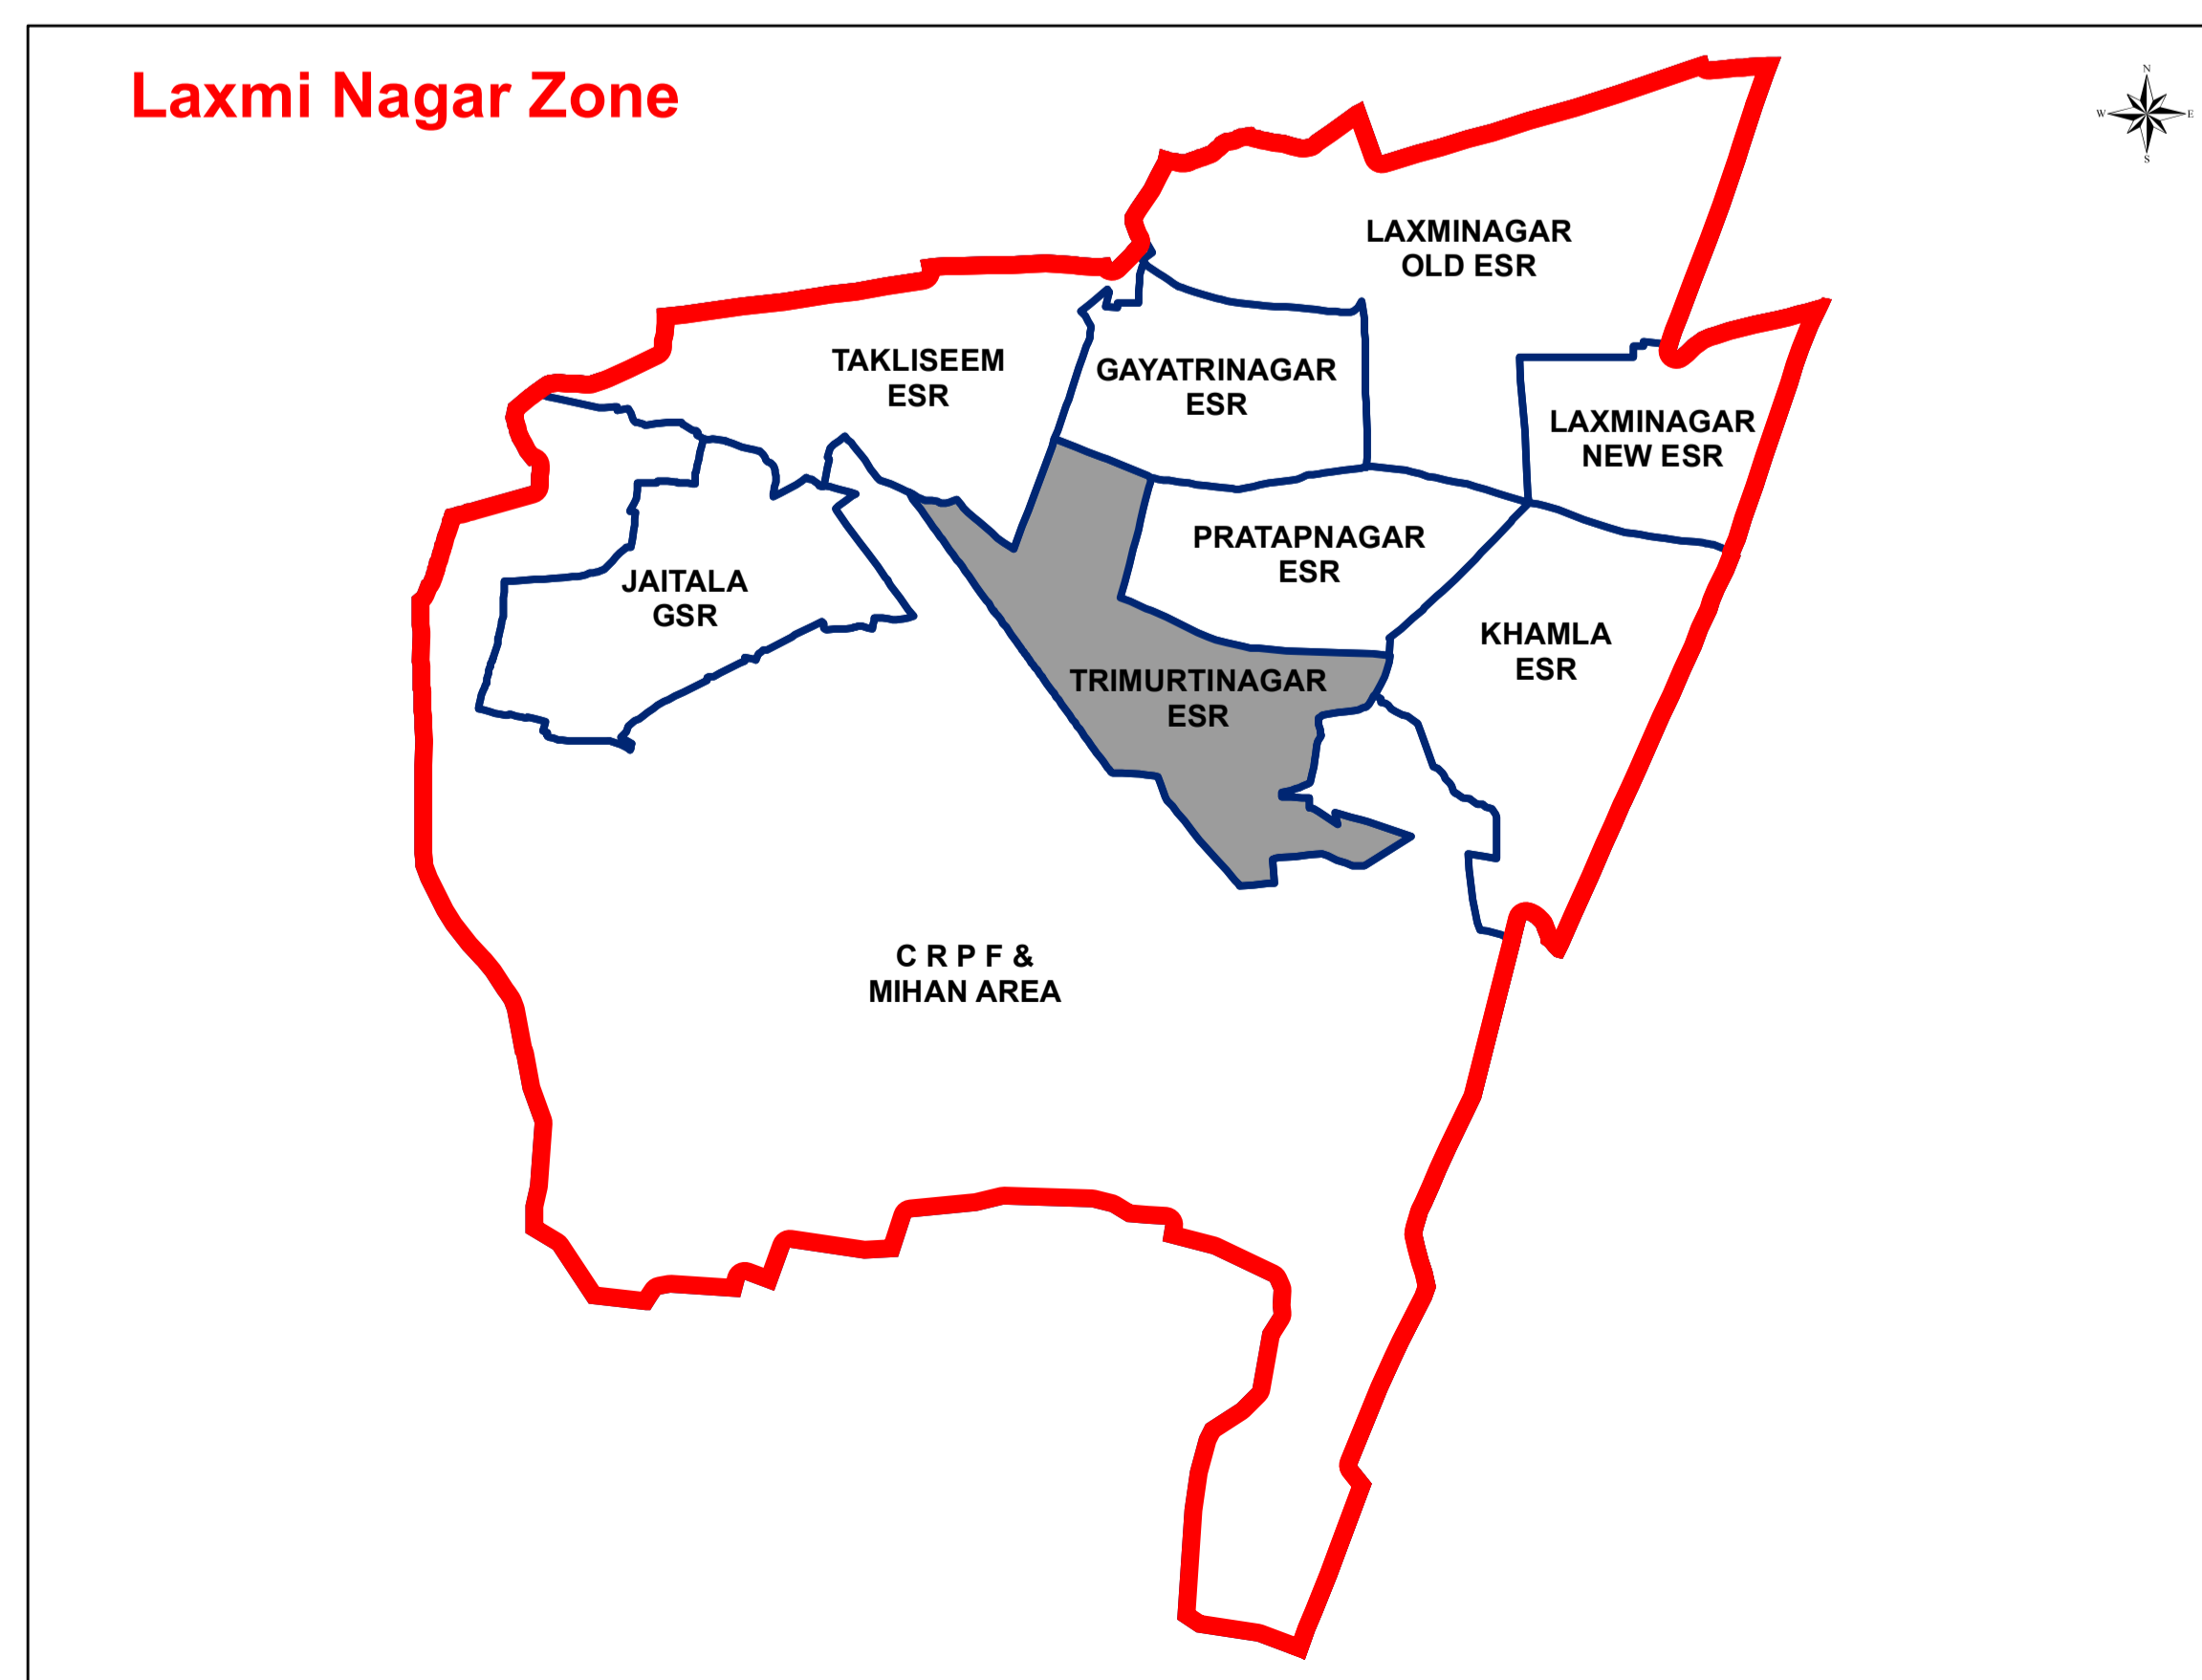

TRIMURTI NAGAR GSR

ESTIMATED SUPPLY : TILL DEC. 2023

Command Area Location

Legend

 ESR Boundary

Supply Hrs

 18 To 24 Hours

 Non Network