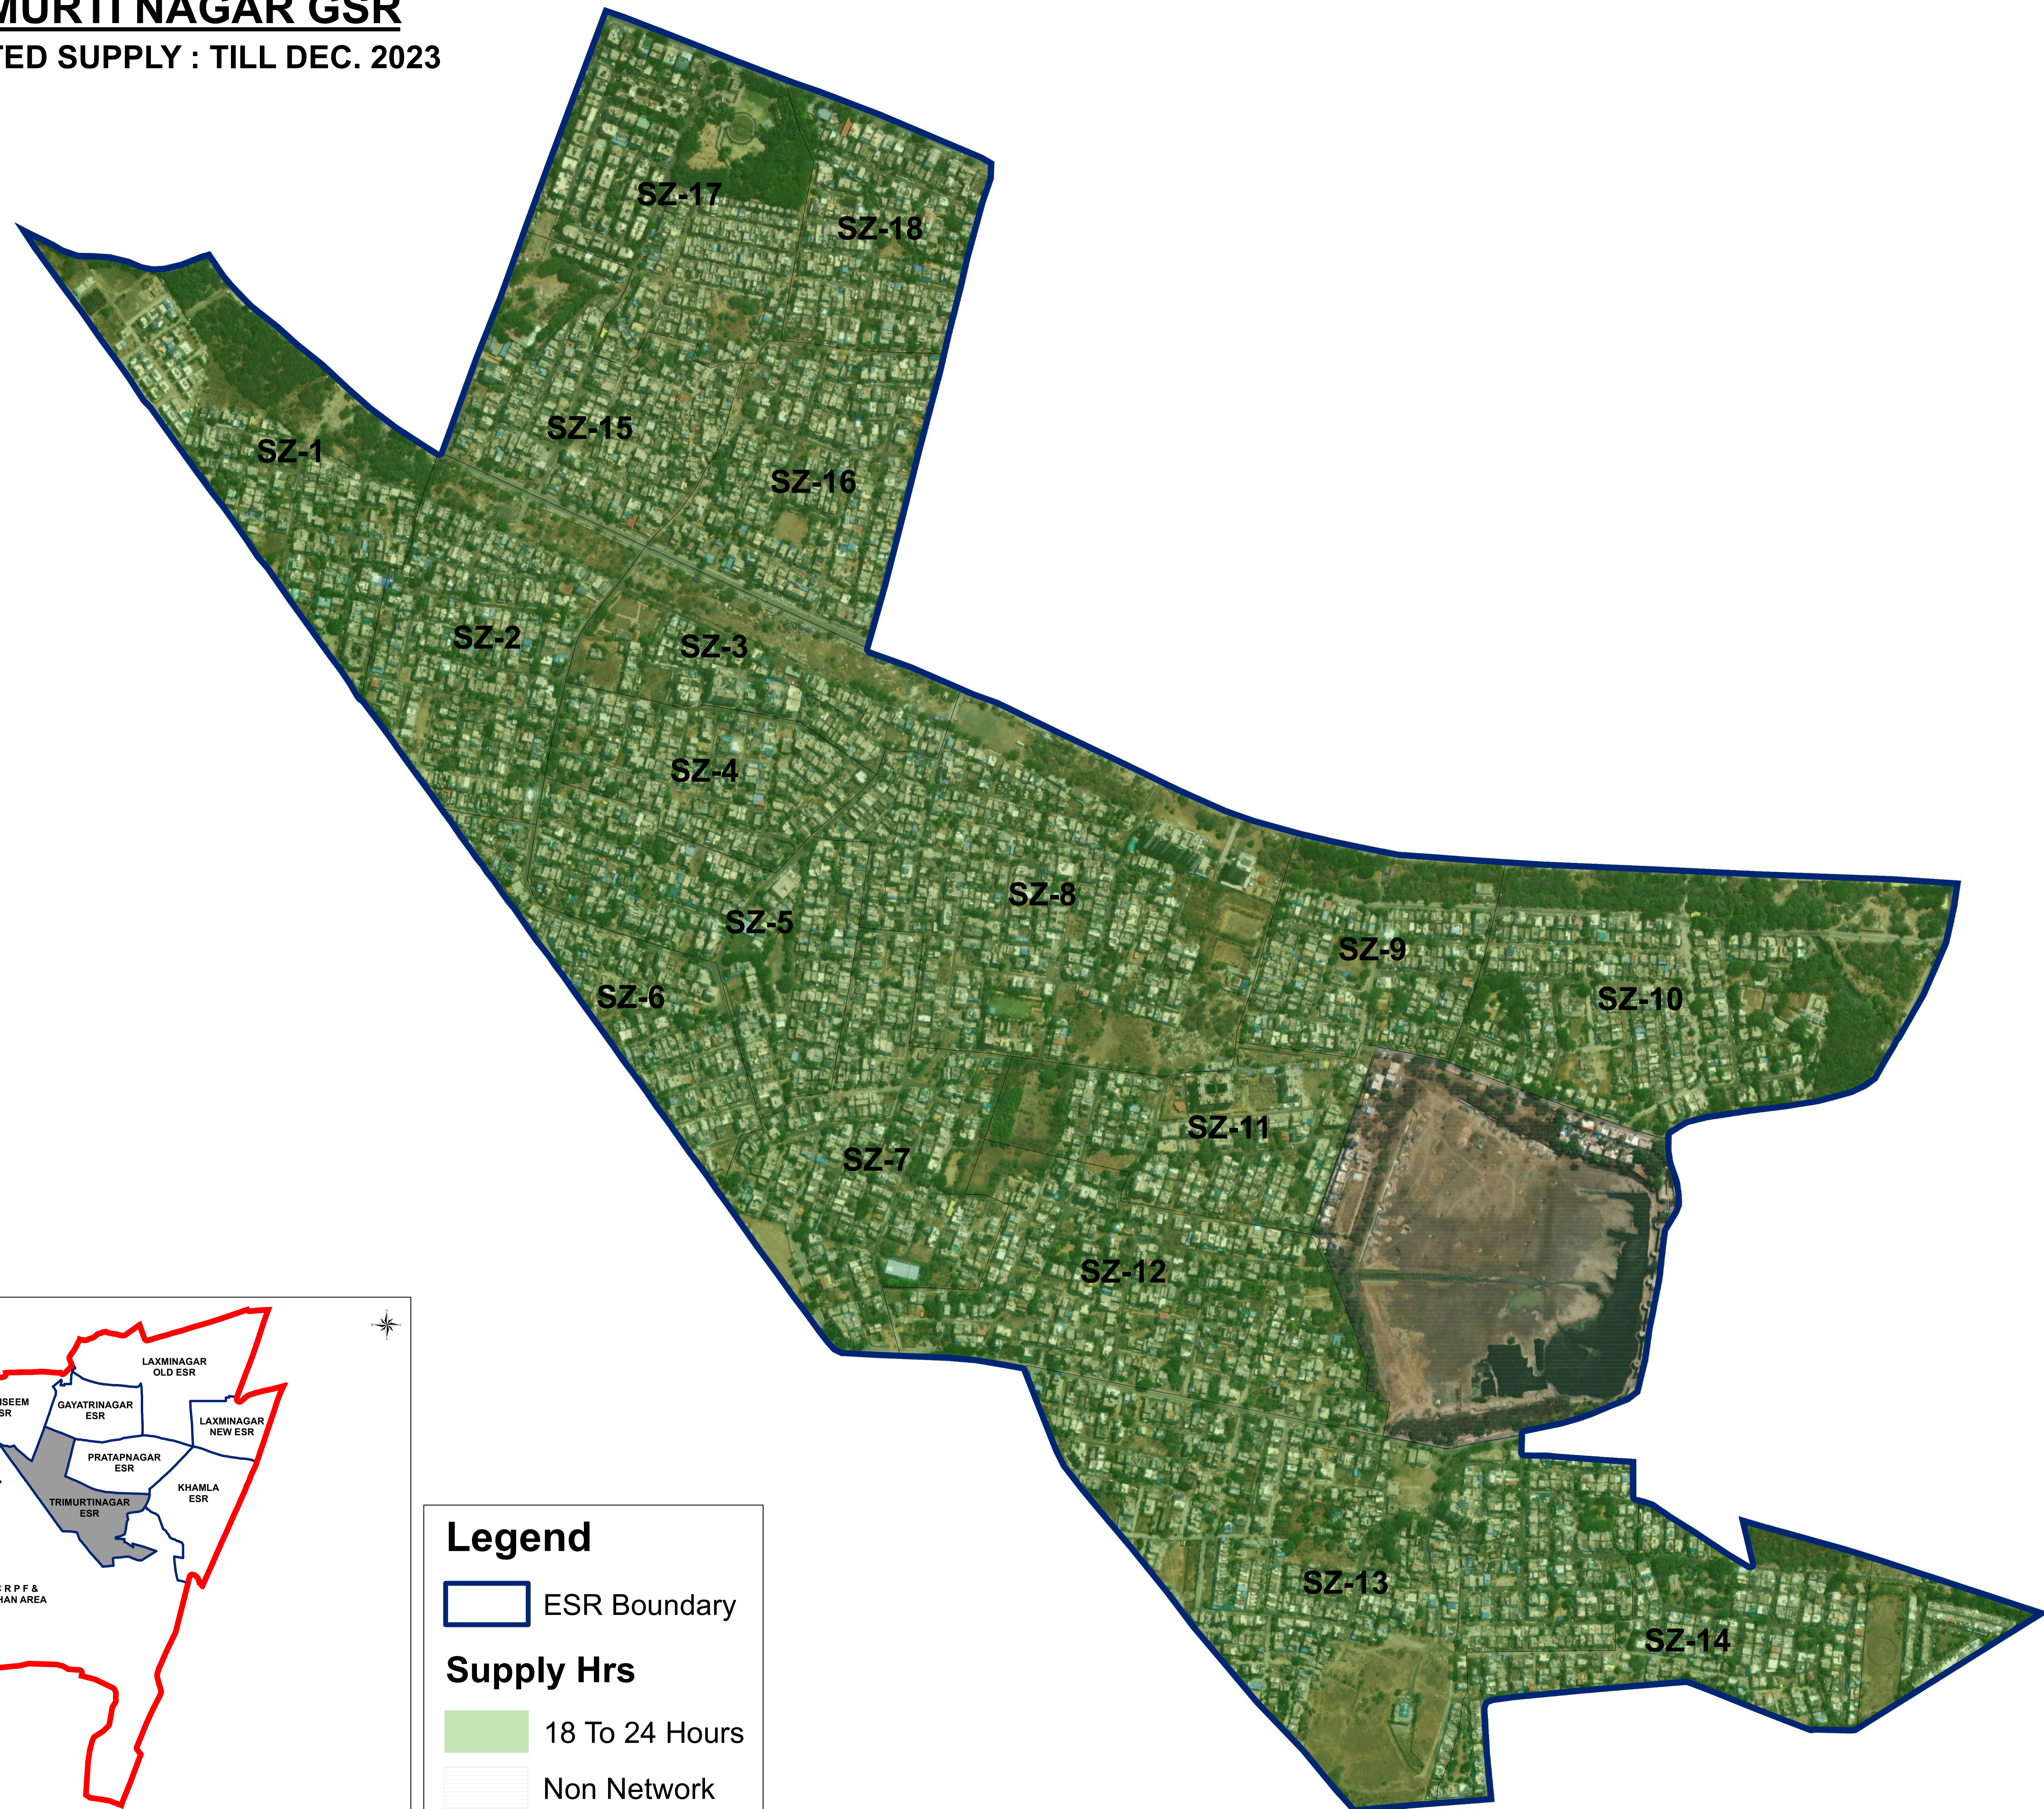

TRIMURTI NAGAR GSR

ESTIMATED SUPPLY : TILL DEC. 2023

Command Area Location

Legend

 ESR Boundary

Supply Hrs

 18 To 24 Hours

 Non Network